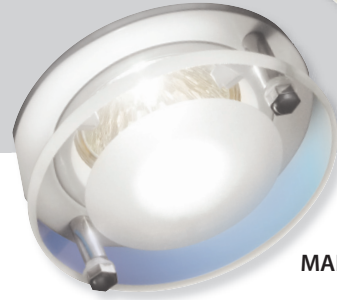

OPTIX RANGE DOWN LIGHT

European function and form.

- Soft lighting effect.
- Available in both fixed or gimble down light fixtures.
- Available in white powder coated finish and brush metal finish.
- Frosted glass diffuser.
- For extra Low Voltage use.

MALC317BCFG

MALC515BCFG

MALC317WHFG

MALC515WHFG

12V Dichroic 50W

MATERIALS/FINISH

Housing Painted Cast Alloy.

INSTALLATION/MOUNTING

Mounting Recessed standard ceiling types.

TECHNICAL

Designed to comply with	AS/NZS 60598
Class rating	⚡ Class 3 electrical - ELV

DIMENSIONS

Product	A	B	C	Cutout ø
MALC317	80	53	28.2	67
MALC515	99.5	59	28.2	89

A= DIAMETER, B= OVERALL HEIGHT, C= HEIGHT BELOW CEILING
All measurements are in millimetres.

SPECIFICATION GUIDE

Product	Product Description	Lamp Wattage
MALC317BCFG	Brush metal finish, with frosted glass diffuser (FIXED).	50W
MALC317WHFG	White powder coated finish, with frosted glass diffuser (FIXED).	50W
MALC515BCFG	Brush metal finish, with frosted glass diffuser (GIMBLE).	50W
MALC515WHFG	White powder coated finish, with frosted glass diffuser (GIMBLE).	50W