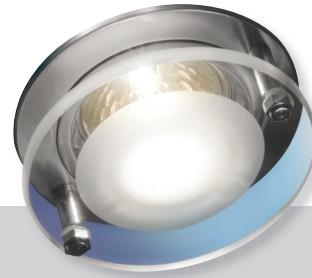

OPTIX RANGE DOWN LIGHT

European function and form.

- Soft lighting effect.
- Available in both fixed or gimble down light fixtures.
- Available in white powder coated finish and brush metal finish.
- Frosted glass diffuser.
- For extra Low Voltage use.

MALC317BCFG

MALC515BCFG

MALC317WHFG

MALC515WHFG

12V Dichroic 50W

MATERIALS/FINISH

Housing Painted Cast Alloy.

INSTALLATION/MOUNTING

Mounting Recessed standard ceiling types.

TECHNICAL

Designed to comply with	AS/NZS 60598
Class rating	⚡ Class 3 electrical - ELV

DIMENSIONS

Product	A	B	C	Cutout ø
MALC317	80	53	28.2	67
MALC515	99.5	59	28.2	89

A= DIAMETER, B= OVERALL HEIGHT, C= HEIGHT BELOW CEILING
All measurements are in millimetres.

SPECIFICATION GUIDE

Product	Product Description	Lamp Wattage
MALC317BCFG	Brush metal finish, with frosted glass diffuser (FIXED).	50W
MALC317WHFG	White powder coated finish, with frosted glass diffuser (FIXED).	50W
MALC515BCFG	Brush metal finish, with frosted glass diffuser (GIMBLE).	50W
MALC515WHFG	White powder coated finish, with frosted glass diffuser (GIMBLE).	50W