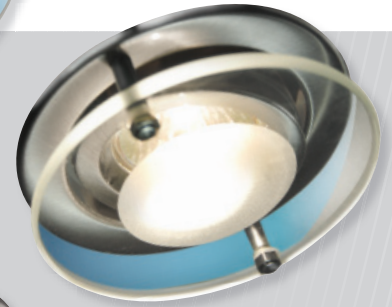

OPTIX RANGE DOWN LIGHT

European function and form.

- Soft lighting effect.
- Available in both fixed or gimble down light fixtures.
- Available in white powder coated finish and brush metal finish.
- Frosted glass diffuser.
- For extra Low Voltage use.

MALC317BCFG

MALC515BCFG

MALC317WHFG

MALC515WHFG

12V Dichroic 50W

MATERIALS/FINISH

Housing Painted Cast Alloy.

INSTALLATION/MOUNTING

Mounting Recessed standard ceiling types.

TECHNICAL

Designed to comply with	AS/NZS 60598
Class rating	⚡ Class 3 electrical - ELV

DIMENSIONS

Product	A	B	C	Cutout ø
MALC317	80	53	28.2	67
MALC515	99.5	59	28.2	89

A= DIAMETER, B= OVERALL HEIGHT, C= HEIGHT BELOW CEILING
All measurements are in millimetres.

SPECIFICATION GUIDE

Product	Product Description	Lamp Wattage
MALC317BCFG	Brush metal finish, with frosted glass diffuser (FIXED).	50W
MALC317WHFG	White powder coated finish, with frosted glass diffuser (FIXED).	50W
MALC515BCFG	Brush metal finish, with frosted glass diffuser (GIMBLE).	50W
MALC515WHFG	White powder coated finish, with frosted glass diffuser (GIMBLE).	50W