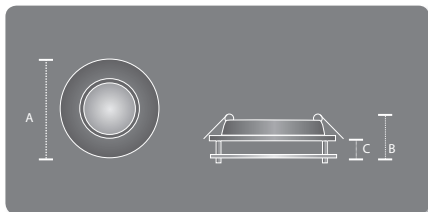

Mounting Recessed standard ceiling types.

TECHNICAL

Designed to comply with	AS/NZS 60598
Class rating	⚡ Class 3 electrical - ELV

DIMENSIONS

Product	A	B	C	Cutout ø
MALC317	80	53	28.2	67
MALC515	99.5	59	28.2	89

A= DIAMETER, B= OVERALL HEIGHT, C= HEIGHT BELOW CEILING
All measurements are in millimetres.

SPECIFICATION GUIDE

Product	Product Description	Lamp Wattage
MALC317BCFG	Brush metal finish, with frosted glass diffuser (FIXED).	50W
MALC317WHFG	White powder coated finish, with frosted glass diffuser (FIXED).	50W
MALC515BCFG	Brush metal finish, with frosted glass diffuser (GIMBLE).	50W
MALC515WHFG	White powder coated finish, with frosted glass diffuser (GIMBLE).	50W